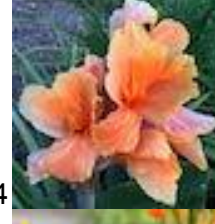

Canna Green Leaf Orange beauty I 100 € 1,24

Canna Green Leaf Picasso I 100 € 1,24

Canna Green Leaf Pink President I 100 € 1,24

Canna	Green Leaf	Richard Wallace	I	100	€ 1,24
Canna	Green Leaf	Rosemond Coles	I	100	€ 1,24
Canna	Green Leaf	Salmon Pink	I	100	€ 1,24
Canna	Green Leaf	Stadt Felbach	I	100	€ 1,24
Canna	Green Leaf	The President	I	100	€ 1,24
Canna	Green Leaf	Tropical Sunrise	I	100	€ 1,24
Canna	Green Leaf	Yara	I	100	€ 1,24
Canna	Green Leaf	Yellow Futurity	I	100	€ 1,24
Canna	Green Leaf	Yellow Humbert	I	100	€ 1,24