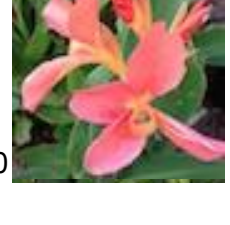

Canna Dwarf Pink Beauty I 100 € 1,30