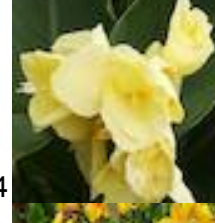

Canna Green Leaf Orange beauty I 100 € 1,24

Canna Green Leaf Picasso I 100 € 1,24

Canna Green Leaf Pink President I 100 € 1,24

Canna	Green Leaf	Richard Wallace	I	100	€ 1,24
Canna	Green Leaf	Rosemond Coles	I	100	€ 1,24
Canna	Green Leaf	Salmon Pink	I	100	€ 1,24
Canna	Green Leaf	Stadt Felbach	I	100	€ 1,24
Canna	Green Leaf	The President	I	100	€ 1,24
Canna	Green Leaf	Tropical Sunrise	I	100	€ 1,24
Canna	Green Leaf	Yara	I	100	€ 1,24
Canna	Green Leaf	Yellow Futurity	I	100	€ 1,24
Canna	Green Leaf	Yellow Humbert	I	100	€ 1,24