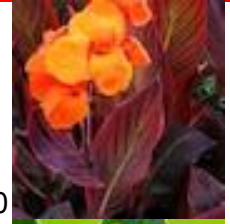

Motley Leaf

Canna	Motley Leaf	Durban	I	100	€ 1,50