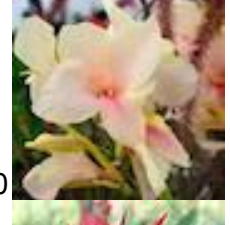

Canna Dwarf Gruss aus Rom I 100 € 1,30

Canna Dwarf King City Gold I 100 € 1,30

Canna Dwarf Louis Cottin I 100 € 1,30

Canna Dwarf Lucifer I 100 € 1,30

Canna Dwarf Oiseau d'Or I 100 € 1,30

Canna Dwarf Opera la Boheme I 100 € 1,30