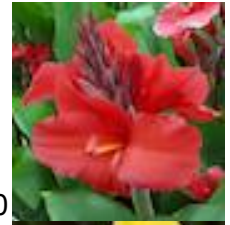

Canna Dwarf Gruss aus Rom I 100 € 1,30