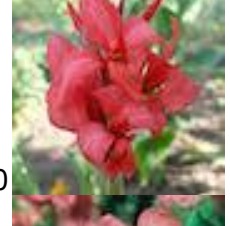

Canna Dwarf Gruss aus Rom I 100 € 1,30

Canna Dwarf King City Gold I 100 € 1,30

Canna Dwarf Louis Cottin I 100 € 1,30

Canna Dwarf Lucifer I 100 € 1,30

Canna Dwarf Oiseau d'Or I 100 € 1,30

Canna Dwarf Opera la Boheme I 100 € 1,30