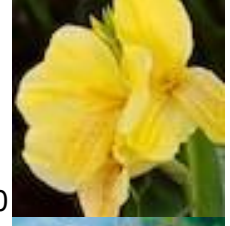

Canna Dwarf King City Gold I 100 € 1,30