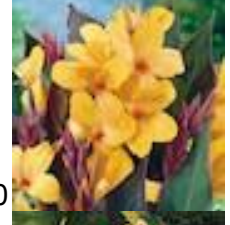

Canna Dwarf Louis Cottin I 100 € 1,30