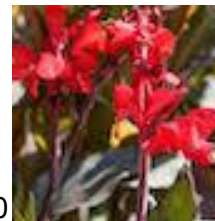

Canna	Brown Leaf	Ambassador	I	100	€ 1,30
Canna	Brown Leaf	Black Knight	I	100	€ 1,30
Canna	Brown Leaf	Demen	I	100	€ 1,30
Canna	Brown Leaf	Liberte	I	100	€ 1,30
Canna	Brown Leaf	Pink Futurity	I	100	€ 1,30
Canna	Brown Leaf	Red Futurity	I	100	€ 1,30
Canna	Brown Leaf	Red King Humbert	I	100	€ 1,30
Canna	Brown Leaf	Tirol	I	100	€ 1,30
Canna	Brown Leaf	Verdi	I	100	€ 1,30