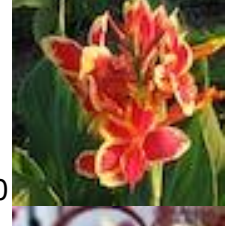

Canna Dwarf Gruss aus Rom I 100 € 1,30

Canna Dwarf King City Gold I 100 € 1,30

Canna Dwarf Louis Cottin I 100 € 1,30

Canna Dwarf Lucifer I 100 € 1,30

Canna Dwarf Oiseau d'Or I 100 € 1,30

Canna Dwarf Opera la Boheme I 100 € 1,30